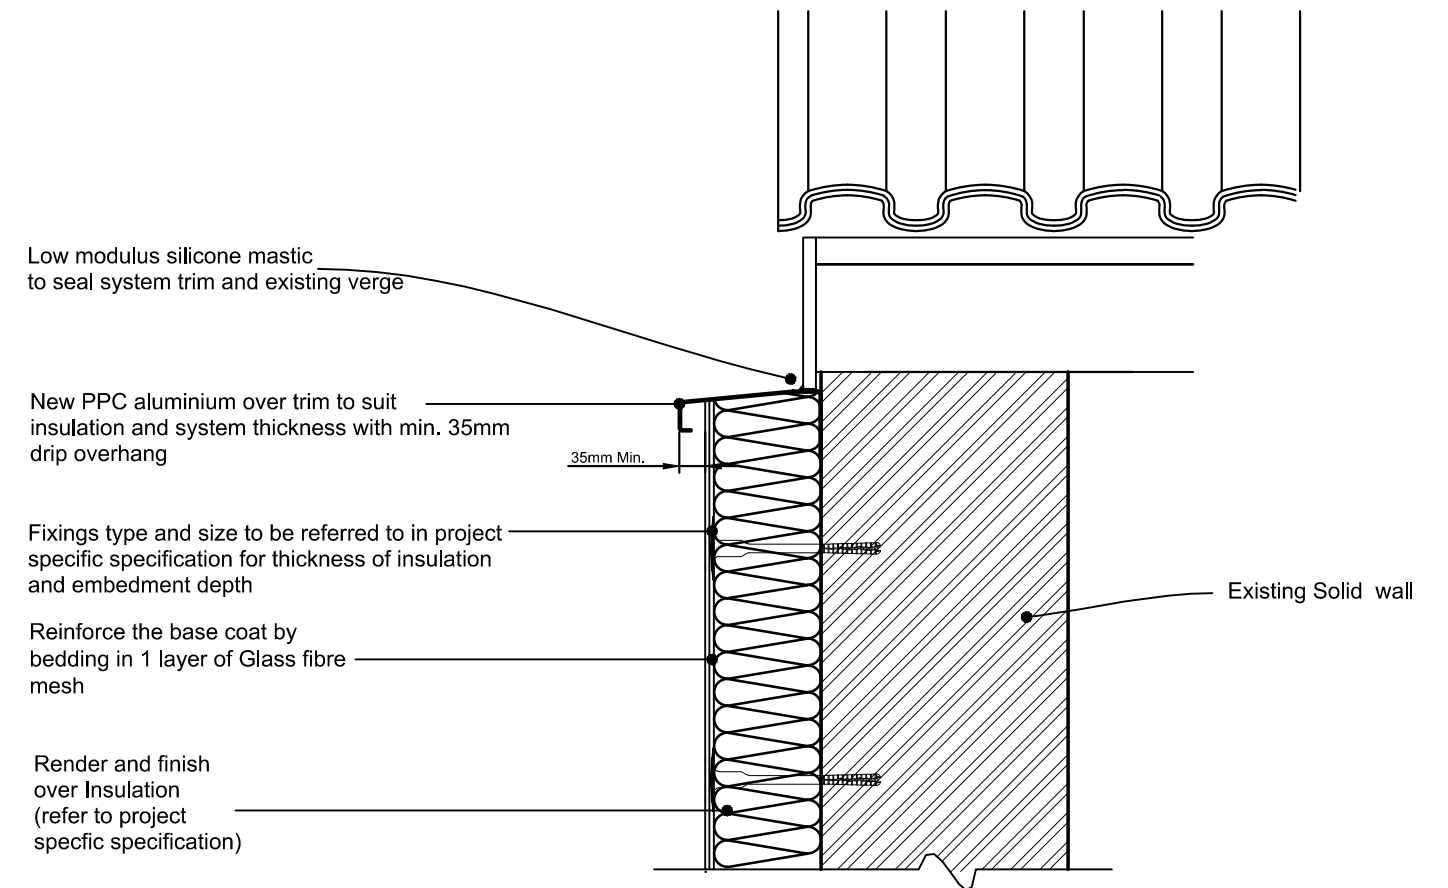

EXTENDED VERGE

NON-EXTENDED VERGE

Date:	Rev:	Notes	Date:	Rev:	Notes	Date:	10/06/2013	DETAIL REF:	Rev.	Genesis Centre North Staffs Business Park Innovation Way Stoke-on-Trent ST6 4BF Tel: 01782 366090 Fax: 01782 366091 Mobile: 07824 34 4643
						Drawn by:	JT	A.05	P1	
						Checked by:	IC	TITLE:		
						Scale :	NTS	GABLE VERGE DETAILS		