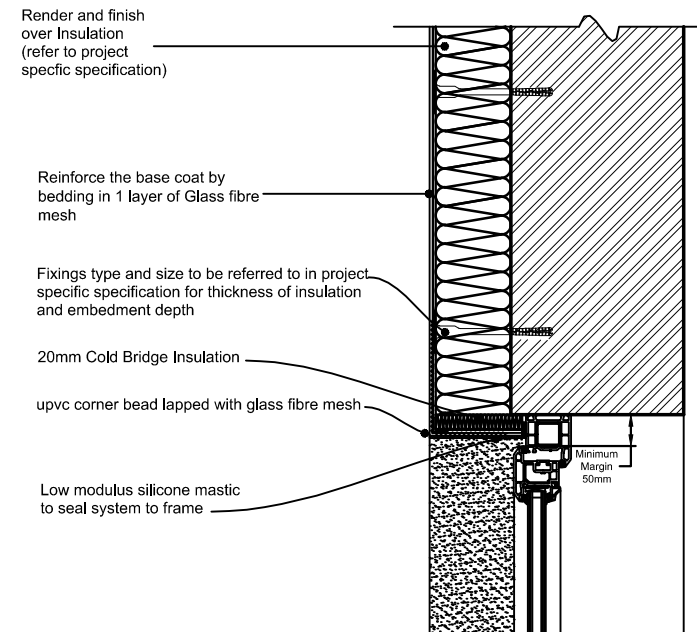

HEAD WITH FLUSH SET WINDOW FRAME

HEAD WITH RECESSED FRAME WITH SUFFICIENT MARGIN FOR 20mm COLD BRIDGE INSULATION

HEAD WITH RECESSED FRAME WHERE INSUFFICIENT MARGIN FOR COLD BRIDGE INSULATION WHERE RENDERED RETURN REQUIRED