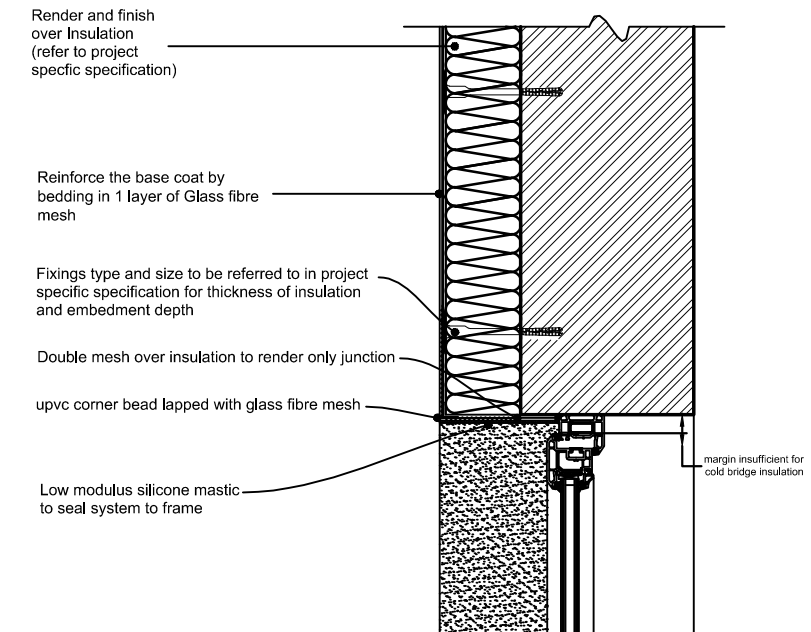

HEAD WITH FLUSH SET WINDOW FRAME

HEAD WITH RECESSED FRAME WITH SUFFICIENT MARGIN FOR 20mm COLD BRIDGE INSULATION

HEAD WITH RECESSED FRAME WHERE INSUFFICIENT MARGIN FOR COLD BRIDGE INSULATION WHERE RENDERED RETURN REQUIRED