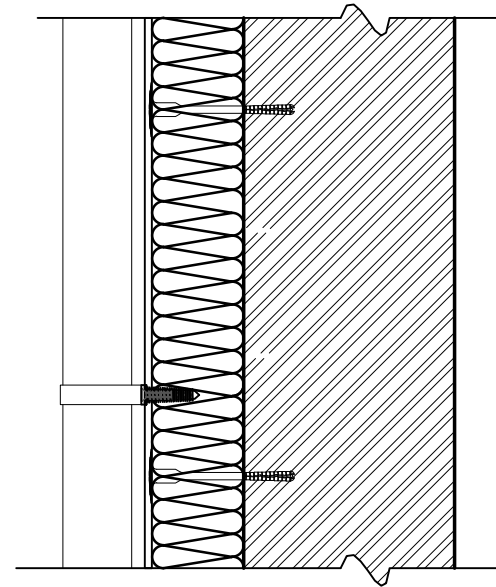

TIMBER GROUNDS FOR  
HEAVY ITEMS  
EG. SATELLITE DISHES &  
CANOPIES

SPIRAL ANCHORS FOR  
LIGHT WEIGHT ITEMS  
EG. RAINWATER PIPES

CANTILEVERED FIXINGS  
FISHER THERMAX, FOR  
MEDIUM WEIGHT ITEMS  
EG. LIGHTS, SIGNS AND  
HANGING BASKETS

Date:	Rev:	Notes	Date:	Rev:	Notes	Date:	10/06/2013	DETAIL REF:	Rev.	Genesis Centre North Staffs Business Park Innovation Way Stoke-on-Trent ST6 4BF Tel: 01782 366090 Fax: 01782 366091 Mobile: 07824 34 4643
						Drawn by:	JT	A.18	P1	
						Checked by:	IC	TITLE:		
						Scale :	NTS	EXTERNAL FIXTURES AND FITTING DETAILS		