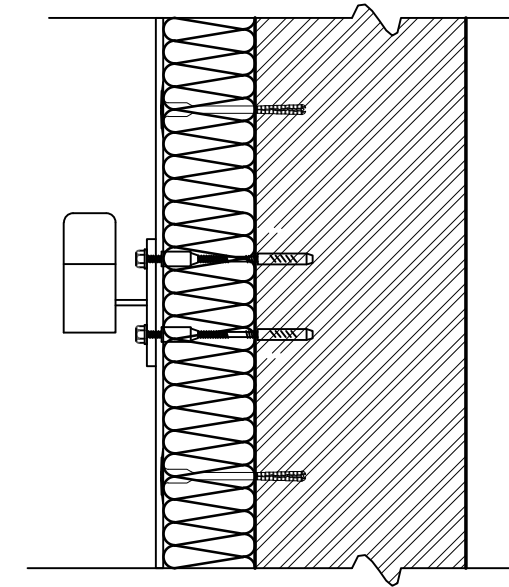

TIMBER GROUNDS FOR  
HEAVY ITEMS  
EG. SATELLITE DISHES &  
CANOPIES

SPIRAL ANCHORS FOR  
LIGHT WEIGHT ITEMS  
EG. RAINWATER PIPES

CANTILEVERED FIXINGS  
FISHER THERMAX, FOR  
MEDIUM WEIGHT ITEMS  
EG. LIGHTS, SIGNS AND  
HANGING BASKETS

Date:	Rev:	Notes	Date:	Rev:	Notes	Date:	10/06/2013	DETAIL REF:	Rev.	Genesis Centre North Staffs Business Park Innovation Way Stoke-on-Trent ST6 4BF Tel: 01782 366090 Fax: 01782 366091 Mobile: 07824 34 4643
						Drawn by:	JT	A.18	P1	
						Checked by:	IC	TITLE:		
						Scale :	NTS	EXTERNAL FIXTURES AND FITTING DETAILS		